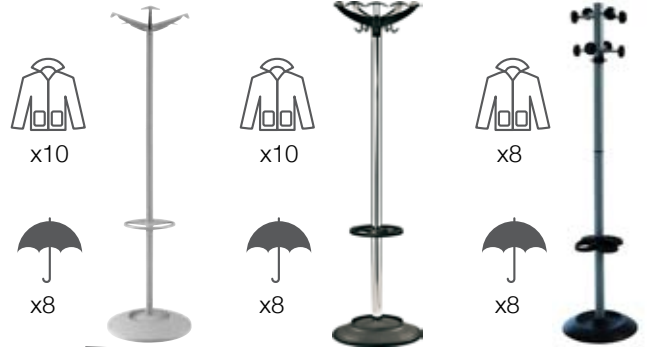

Mid-blue
MB

Light grey
LG

| CODE | DESCRIPTION | OVERALL DIMENSIONS | PRICE |
|-------|---------------|--------------------|---------|
| LIA01 | Armchair | W780 D670 H750 | £132.00 |
| LIA02 | 2 seater sofa | W1490 D670 H750 | £338.00 |

Coat stands

- 1 Year warranty
- Easy to assemble with no tools required
- Perfect for receptions or waiting rooms

FROM

£53.00

| CODE | DESCRIPTION | PRICE |
|--------|-------------------------|--------|
| PMC001 | Grey coat stand | £53.00 |
| PMC002 | Black/chrome coat stand | £68.00 |
| PMC003 | Black coat stand | £53.00 |