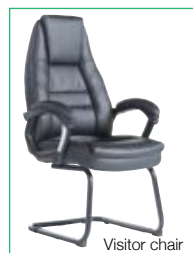

Visitor chair

Faux Leather

CODE	DESCRIPTION	PRICE
NBO300T1	High back	£150.00
NBO100C1	Visitor chair	£143.00