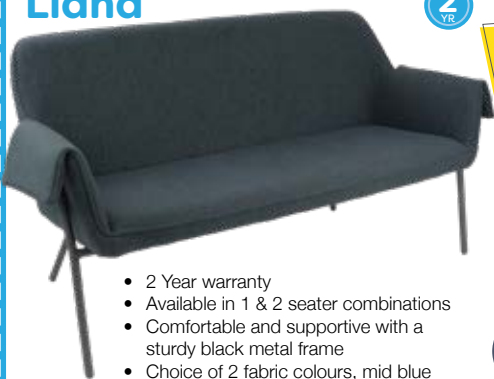

Liana

2 YR

FROM

£132.00

- 2 Year warranty
- Available in 1 & 2 seater combinations
- Comfortable and supportive with a sturdy black metal frame
- Choice of 2 fabric colours, mid blue and light grey
- Perfect for receptions or waiting rooms

Mid-blue
MB

Light grey
LG

CODE	DESCRIPTION	OVERALL DIMENSIONS	PRICE
LIA01	Armchair	W780 D670 H750	£132.00
LIA02	2 seater sofa	W1490 D670 H750	£338.00

Coat stands

- 1 Year warranty
- Easy to assemble with no tools required
- Perfect for receptions or waiting rooms