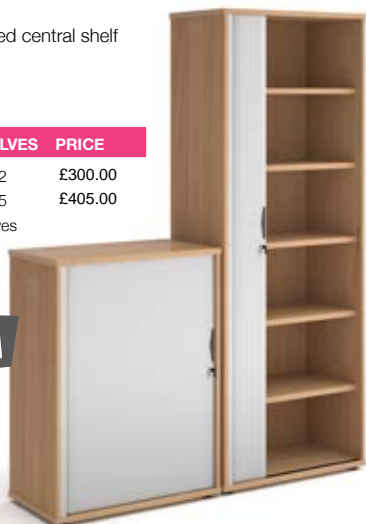

Wooden Tambours

- 5 Year warranty
- Designed & manufactured in the UK
- 470mm deep shelves
- Adjustable shelves with fixed central shelf on larger unit
- Lockable door

CODE	HEIGHT	SHELVES	PRICE
R1090TC	1090mm	2	£300.00
R2140TC	2140mm	5	£405.00

W:800mm x D:470mm with shelves

Beech, Oak and White only

FROM
£300.00