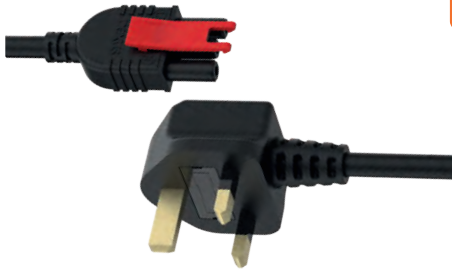

POWER CABLES

FROM
[ ]

FINISH
☐ Black

CODE   PRICE

NEX100311B-01   1m mains lead, 1.5mm cable, 3 uk pin and include 13amp fuse
NEX100312B-01   2m mains lead, 1.5mm cable, 3 uk pin and include 13amp fuse
NEX100313B-01   3m mains lead, 1.5mm cable, 3 uk pin and include 13amp fuse
NEX100314B-01   4m mains lead, 1.5mm cable, 3 uk pin and include 13amp fuse
NEX100315B-01   5m mains lead, 1.5mm cable, 3 uk pin and include 13amp fuse