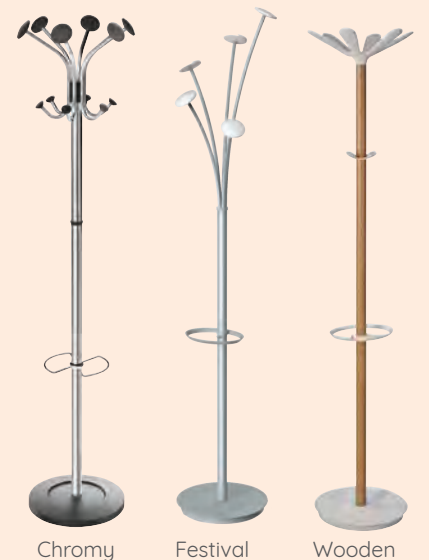

COAT STANDS

ONLY
[]

ONLY
[]

ONLY
[]

Guarantee: 3 Yrs

CODE DIMENSIONS PRICE

COATSTAND2	Chromy coat stand	(h) 1730
COATSTAND3	Festival coat stand black	(h) 1870
COATSTAND4	Festival coat stand white	(h) 1870
COATSTAND5	Wooden coat stand BCH/WHT	(h) 1750